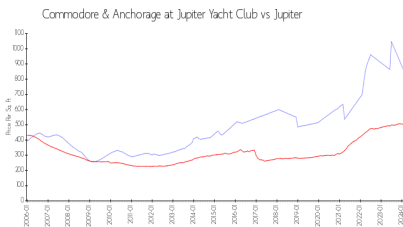

## Market Information

Commodore & Anchorage at Jupiter Yacht Club: \$817/sq. ft.  
 Jupiter: \$492/sq. ft.

Jupiter: \$492/sq. ft.  
 Palm Beach: \$453/sq. ft.