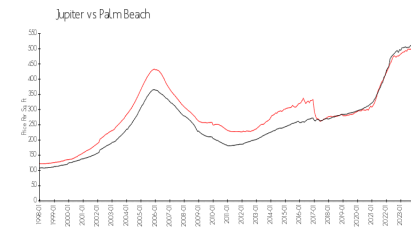

## Market Information

Commodore & Anchorage at Jupiter Yacht Club: \$817/sq. ft.  
 Jupiter: \$492/sq. ft.

Jupiter: \$492/sq. ft.  
 Palm Beach: \$453/sq. ft.