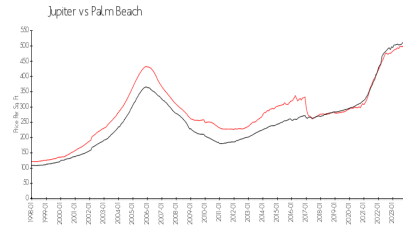

## Market Information

Estuary at Jupiter	\$529/sq. ft.	Jupiter:	\$492/sq. ft.
Dunes:		Palm Beach:	\$453/sq. ft.
Jupiter:	\$492/sq. ft.		