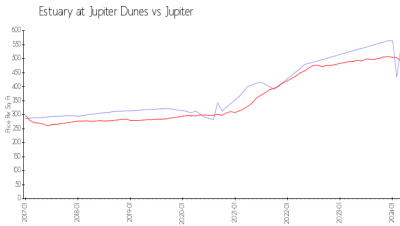

## Market Information

Estuary at Jupiter	\$529/sq. ft.	Jupiter:	\$492/sq. ft.
Dunes:		Palm Beach:	\$453/sq. ft.
Jupiter:	\$492/sq. ft.		