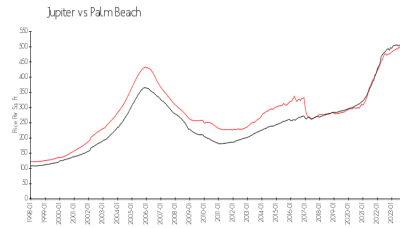

Condo the Jib Club
46 Beach Rd
Jupiter, FL 33469
(561) 747-8315
(561) 746-4300

Built in 1981 - 20 units - 5 floors

Market Information

JIB Club: \$382/sq. ft.
Jupiter: \$492/sq. ft.

Jupiter: \$492/sq. ft.
Palm Beach: \$453/sq. ft.

Inventory for Sale

JIB Club
Jupiter
0%%

Palm Beach

Avg. Time to Close Over Last 12 Months

JIB Club 31 days
Jupiter 65 days
Palm Beach 56 days