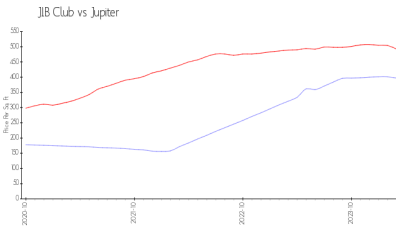

JIB Club

50 Beach Rd, Jupiter, FL, Palm Beach 33469

Building Information

Number of units: 20
Number of active listings for rent: 0
Number of active listings for sale: 0
Building inventory for sale:
Number of sales over the last 12 months: 0%
Number of sales over the last 6 months: 0
Number of sales over the last 3 months: 0

Condo the Jib Club
46 Beach Rd
Jupiter, FL 33469
(561) 747-8315
(561) 746-4300

Built in 1981 - 20 units - 5 floors

Market Information

JIB Club: \$382/sq. ft.
Jupiter: \$492/sq. ft.

Jupiter: \$492/sq. ft.
Palm Beach: \$453/sq. ft.