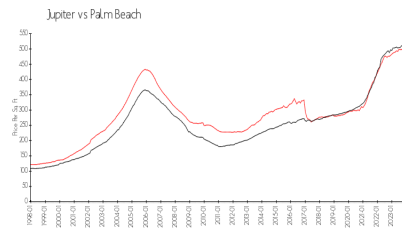

Market Information

Jupiter Bay East: $458/sq. ft.
Jupiter: $492/sq. ft.

Jupiter: $492/sq. ft.
Palm Beach: $453/sq. ft.

Inventory for Sale

Jupiter Bay East	2%
Jupiter	3%
Palm Beach	3%

Avg. Time to Close Over Last 12 Months

Jupiter Bay East	66 days
Jupiter	64 days
Palm Beach	55 days