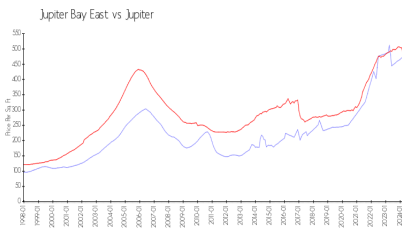

Market Information

Jupiter Bay East: $458/sq. ft.
Jupiter: $492/sq. ft.

Jupiter: $492/sq. ft.
Palm Beach: $453/sq. ft.

Inventory for Sale

Jupiter Bay East	2%
Jupiter	3%
Palm Beach	3%

Avg. Time to Close Over Last 12 Months

Jupiter Bay East	66 days
Jupiter	64 days
Palm Beach	55 days