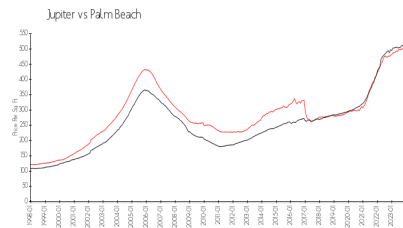

Market Information

Lighthouse Cove at Tequesta: $280/sq. ft.
Jupiter: $492/sq. ft.

Jupiter: $492/sq. ft.
Palm Beach: $453/sq. ft.

Inventory for Sale

Lighthouse Cove at Tequesta	2%
Jupiter	3%
Palm Beach	3%

Avg. Time to Close Over Last 12 Months

Lighthouse Cove at Tequesta	42 days
Jupiter	65 days
Palm Beach	56 days