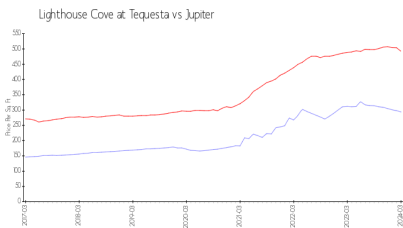

Lighthouse Cove at Tequesta

236 Village Blvd, Jupiter, FL, Palm Beach 33469

Building Information

Number of units:	252
Number of active listings for rent:	5
Number of active listings for sale:	7
Building inventory for sale:	2%
Number of sales over the last 12 months:	13
Number of sales over the last 6 months:	6
Number of sales over the last 3 months:	3

Lighthouse Cove At Tequesta
 Address: 230 Village Blvd,
 Tequesta, FL 33469
 Phone: +1 561-741-0119

Built in 2000 - 252 units - 3 floors

Market Information

Lighthouse Cove at Tequesta: \$280/sq. ft.
 Jupiter: \$492/sq. ft.