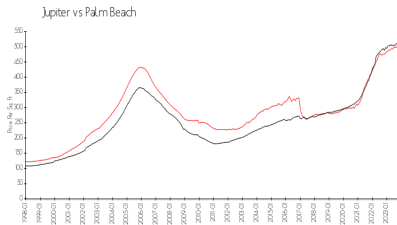

Ocean at the Bluffs South (101 to 701)

101 S Seas Dr, Jupiter, FL, Palm Beach 33477

Building Information

Number of units: 198
 Number of active listings for rent: 8
 Number of active listings for sale: 6
 Building inventory for sale: 3%
 Number of sales over the last 12 months: 4
 Number of sales over the last 6 months: 3
 Number of sales over the last 3 months: 2

Ocean At the Bluffs South
 Address: 401 S Seas Dr,
 Jupiter, FL 33477
 Phone: +1 561-746-3422
<https://www.thebluffsceansouth.com/>

Built in 1985 - 198 units - 5 floors

Market Information

Ocean at the Bluffs South (101 to 701): \$460/sq. ft.
 Jupiter: \$492/sq. ft.