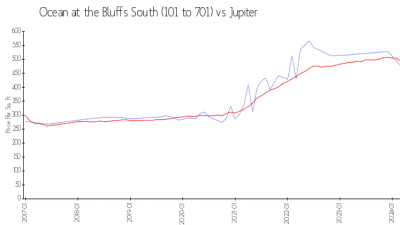

Ocean at the Bluffs South (101 to 701)

101 S Seas Dr, Jupiter, FL, Palm Beach 33477

Building Information

Number of units: 198
 Number of active listings for rent: 8
 Number of active listings for sale: 6
 Building inventory for sale: 3%
 Number of sales over the last 12 months: 4
 Number of sales over the last 6 months: 3
 Number of sales over the last 3 months: 2

Ocean At the Bluffs South
 Address: 401 S Seas Dr,
 Jupiter, FL 33477
 Phone: +1 561-746-3422
<https://www.thebluffsceansouth.com/>

Built in 1985 - 198 units - 5 floors

Market Information

Ocean at the Bluffs South (101 to 701): \$460/sq. ft.
 Jupiter: \$492/sq. ft.