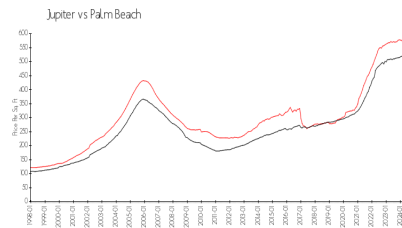

Ocean Sound Condominium
 Address: 19900 S Beach Rd,
 Jupiter, FL 33469
 Phone: +1 561-747-3481

Built in 1981 - 28 units - 8 floors

Market Information

Ocean Sound: \$1315/sq. ft.
 Jupiter: \$577/sq. ft.

Jupiter: \$577/sq. ft.
 Palm Beach: \$476/sq. ft.