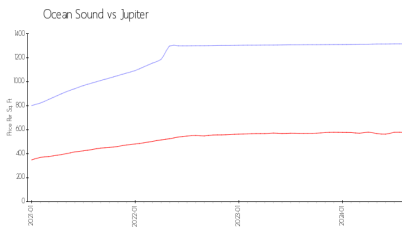

Ocean Sound

19900 S Beach Rd, Jupiter, FL, Palm Beach 33469

Building Information

Number of units:	28
Number of active listings for rent:	0
Number of active listings for sale:	1
Building inventory for sale:	3%
Number of sales over the last 12 months:	0
Number of sales over the last 6 months:	0
Number of sales over the last 3 months:	0

Ocean Sound Condominium
 Address: 19900 S Beach Rd,
 Jupiter, FL 33469
 Phone: +1 561-747-3481

Built in 1981 - 28 units - 8 floors

Market Information

Ocean Sound: \$1315/sq. ft.
 Jupiter: \$577/sq. ft.

Jupiter: \$577/sq. ft.
 Palm Beach: \$476/sq. ft.