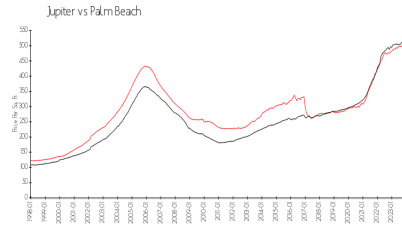

Market Information

Pointe at Jupiter Yacht Club:	$715/sq. ft.	Jupiter:	$492/sq. ft.
Jupiter:	$492/sq. ft.	Palm Beach:	$453/sq. ft.

Inventory for Sale

Pointe at Jupiter Yacht Club	2%
Jupiter	3%
Palm Beach	3%

Avg. Time to Close Over Last 12 Months

Pointe at Jupiter Yacht Club	18 days
Jupiter	65 days
Palm Beach	56 days