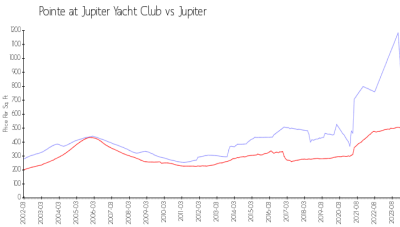

Market Information

Pointe at Jupiter Yacht Club:	$715/sq. ft.	Jupiter:	$492/sq. ft.
Jupiter:	$492/sq. ft.	Palm Beach:	$453/sq. ft.

Inventory for Sale

Pointe at Jupiter Yacht Club	2%
Jupiter	3%
Palm Beach	3%

Avg. Time to Close Over Last 12 Months

Pointe at Jupiter Yacht Club	18 days
Jupiter	65 days
Palm Beach	56 days