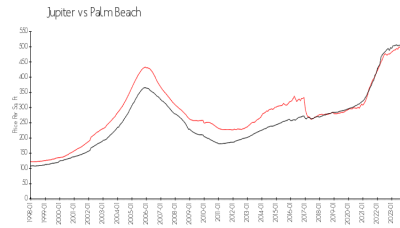

## Market Information

Sandpointe Bay: \$478/sq. ft.  
 Jupiter: \$492/sq. ft.

Jupiter: \$492/sq. ft.  
 Palm Beach: \$453/sq. ft.