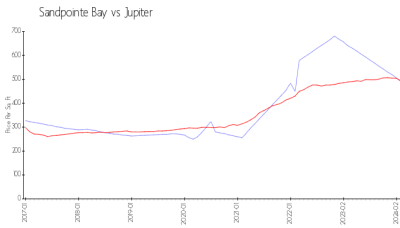

## Market Information

Sandpointe Bay: \$478/sq. ft.  
 Jupiter: \$492/sq. ft.

Jupiter: \$492/sq. ft.  
 Palm Beach: \$453/sq. ft.