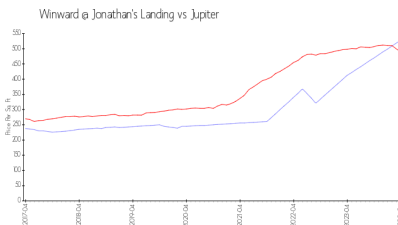

## Market Information

Winward @ Jonathan's \$528/sq. ft.  
Landing:  
Jupiter: \$489/sq. ft.

Jupiter: \$489/sq. ft.  
Palm Beach: \$469/sq. ft.