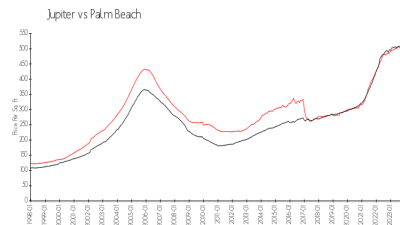

## Market Information

Winward @ Jonathan's \$528/sq. ft.  
Landing:  
Jupiter: \$489/sq. ft.

Jupiter: \$489/sq. ft.  
Palm Beach: \$469/sq. ft.