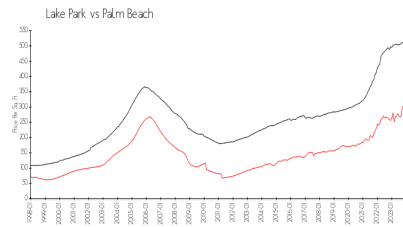

Market Information

Bay Reach: $295/sq. ft.
Lake Park: $289/sq. ft.

Lake Park: $289/sq. ft.
Palm Beach: $453/sq. ft.

Inventory for Sale

Bay Reach	2%
Lake Park	4%
Palm Beach	3%

Avg. Time to Close Over Last 12 Months

Bay Reach	43 days
Lake Park	45 days
Palm Beach	55 days