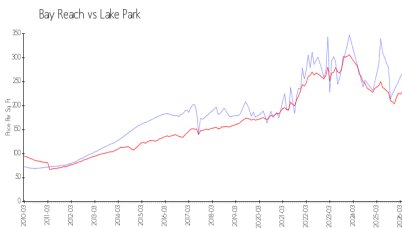

Bay Reach

Address 1001 Lake Shore Dr
Lake Park, Florida 33403
Phone +1 561-845-0755
<https://>

Built in 2004 - 220 units - 2 floors

Market Information

Bay Reach: \$267/sq. ft.
Lake Park: \$229/sq. ft.

Lake Park: \$229/sq. ft.
Palm Beach: \$457/sq. ft.