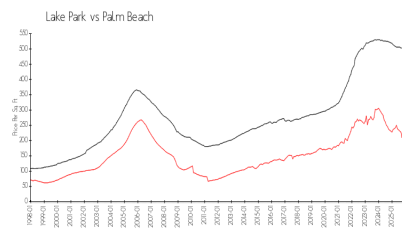

Market Information

Bay Reach: $267/sq. ft.
Lake Park: $229/sq. ft.

Lake Park: $229/sq. ft.
Palm Beach: $457/sq. ft.

Inventory for Sale

Bay Reach 4%
Lake Park 3%
Palm Beach 3%

Avg. Time to Close Over Last 12 Months

Bay Reach 67 days
Lake Park 70 days
Palm Beach 77 days