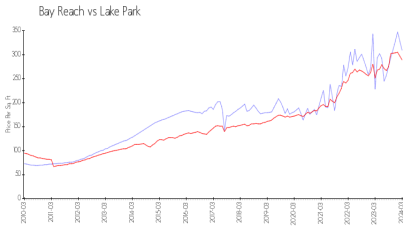

Bay Reach
Address 1001 Lake Shore Dr
Lake Park, Florida 33403
Phone +1 561-845-0755

Built in 2004 - 220 units - 2 floors

Market Information

Bay Reach: \$295/sq. ft.
Lake Park: \$289/sq. ft.

Lake Park: \$289/sq. ft.
Palm Beach: \$453/sq. ft.