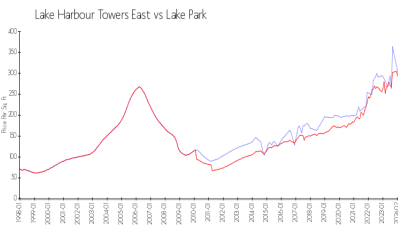

Market Information

Lake Harbour Towers East: $277/sq. ft.
Lake Park: $289/sq. ft.

Lake Park: $289/sq. ft.
Palm Beach: $453/sq. ft.

Inventory for Sale

Lake Harbour Towers East: 4%
Lake Park: 4%
Palm Beach: 3%

Avg. Time to Close Over Last 12 Months

Lake Harbour Towers East: 110 days
Lake Park: 45 days
Palm Beach: 56 days