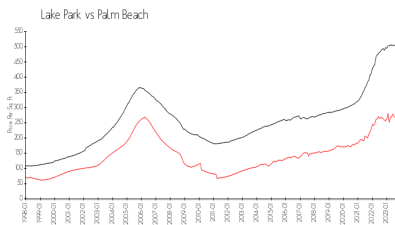

Market Information

Lake Harbour Towers East: $277/sq. ft.
Lake Park: $289/sq. ft.

Lake Park: $289/sq. ft.
Palm Beach: $453/sq. ft.

Inventory for Sale

Lake Harbour Towers East: 4%
Lake Park: 4%
Palm Beach: 3%

Avg. Time to Close Over Last 12 Months

Lake Harbour Towers East: 110 days
Lake Park: 45 days
Palm Beach: 56 days