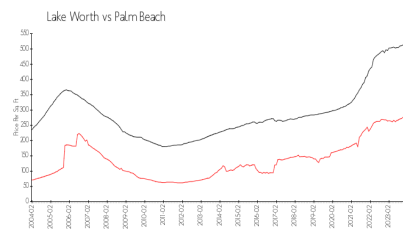

Coventry Townhomes

4262-4425 Coventry Point Wy, Lake Worth, FL, Palm Beach 33461

Building Information

Number of units:	94
Number of active listings for rent:	0
Number of active listings for sale:	1
Building inventory for sale:	1%
Number of sales over the last 12 months:	3
Number of sales over the last 6 months:	2
Number of sales over the last 3 months:	1

Built in 2008 - 94 units - 2 floors

Market Information

Coventry Townhomes: \$176/sq. ft.
Lake Worth: \$291/sq. ft.

Lake Worth: \$291/sq. ft.
Palm Beach: \$454/sq. ft.

Inventory for Sale

Coventry Townhomes	1%
Lake Worth	3%
Palm Beach	3%

Avg. Time to Close Over Last 12 Months

Coventry Townhomes	14 days
Lake Worth	43 days
Palm Beach	56 days