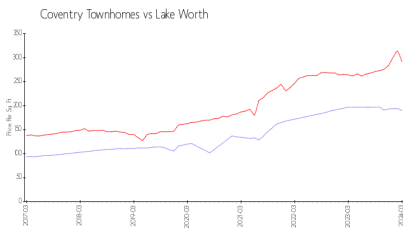

Coventry Townhomes

4262-4425 Coventry Point Wy, Lake Worth, FL, Palm Beach 33461

Building Information

Number of units:	94
Number of active listings for rent:	0
Number of active listings for sale:	1
Building inventory for sale:	1%
Number of sales over the last 12 months:	3
Number of sales over the last 6 months:	2
Number of sales over the last 3 months:	1

Built in 2008 - 94 units - 2 floors

Market Information

Coventry Townhomes: \$176/sq. ft.
Lake Worth: \$291/sq. ft.

Lake Worth: \$291/sq. ft.
Palm Beach: \$454/sq. ft.

Inventory for Sale

Coventry Townhomes	1%
Lake Worth	3%
Palm Beach	3%