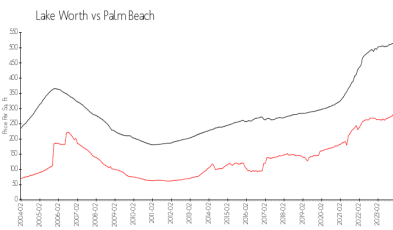

Lucerne

511 Lucerne Av, Lake Worth, FL, Palm Beach 33460

Building Information

Number of units:	80
Number of active listings for rent:	0
Number of active listings for sale:	2
Building inventory for sale:	2%
Number of sales over the last 12 months:	4
Number of sales over the last 6 months:	2
Number of sales over the last 3 months:	2

Lucerne Condo Association Incorporated
511 Lucerne Ave, Lake Worth, FL 33460
(561) 547-9998

Built in 2006 - 80 units - 6 floors

Market Information

Lucerne: \$406/sq. ft.
Lake Worth: \$291/sq. ft.

Lake Worth: \$291/sq. ft.
Palm Beach: \$454/sq. ft.