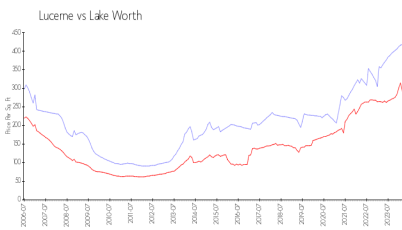

Lucerne

511 Lucerne Av, Lake Worth, FL, Palm Beach 33460

Building Information

Number of units:	80
Number of active listings for rent:	0
Number of active listings for sale:	2
Building inventory for sale:	2%
Number of sales over the last 12 months:	4
Number of sales over the last 6 months:	2
Number of sales over the last 3 months:	2

Lucerne Condo Association Incorporated
511 Lucerne Ave, Lake Worth, FL 33460
(561) 547-9998

Built in 2006 - 80 units - 6 floors

Market Information

Lucerne: \$406/sq. ft.
Lake Worth: \$291/sq. ft.

Lake Worth: \$291/sq. ft.
Palm Beach: \$454/sq. ft.