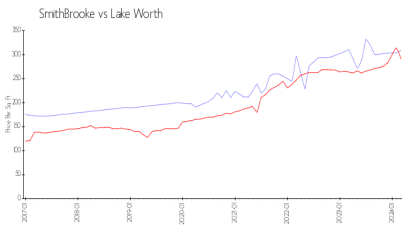

Built in 1999 - 240 units - 2 floors

Market Information

SmithBrooke: \$295/sq. ft.
Lake Worth: \$291/sq. ft.

Lake Worth: \$291/sq. ft.
Palm Beach: \$453/sq. ft.

Inventory for Sale

SmithBrooke	0%
Lake Worth	3%
Palm Beach	3%