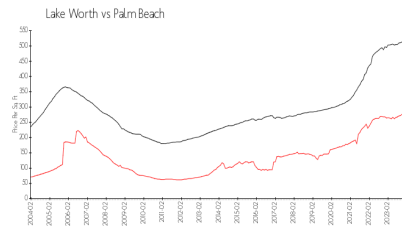

Built in 1999 - 240 units - 2 floors

Market Information

SmithBrooke: \$295/sq. ft.
Lake Worth: \$291/sq. ft.

Lake Worth: \$291/sq. ft.
Palm Beach: \$453/sq. ft.

Inventory for Sale

SmithBrooke	0%
Lake Worth	3%
Palm Beach	3%