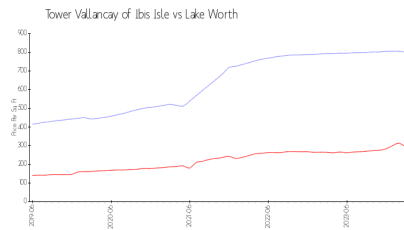

## Market Information

Tower Vallancay of Ibis Isle: \$787/sq. ft.  
 Lake Worth: \$291/sq. ft.

Lake Worth: \$291/sq. ft.  
 Palm Beach: \$453/sq. ft.