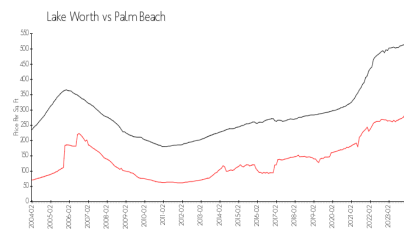

## Market Information

Tower Vallancay of Ibis Isle: \$787/sq. ft.  
 Lake Worth: \$291/sq. ft.

Lake Worth: \$291/sq. ft.  
 Palm Beach: \$453/sq. ft.