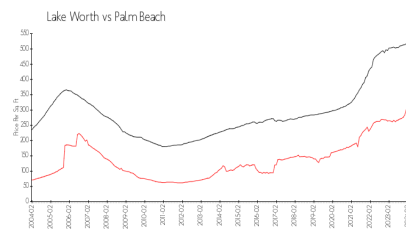

## Market Information

Tower Vallandry of Ibis Isle: \$813/sq. ft.  
 Lake Worth: \$291/sq. ft.

Lake Worth: \$291/sq. ft.  
 Palm Beach: \$453/sq. ft.