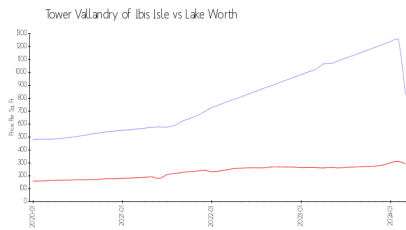

## Market Information

Tower Vallandry of Ibis Isle: \$813/sq. ft.  
 Lake Worth: \$291/sq. ft.

Lake Worth: \$291/sq. ft.  
 Palm Beach: \$453/sq. ft.