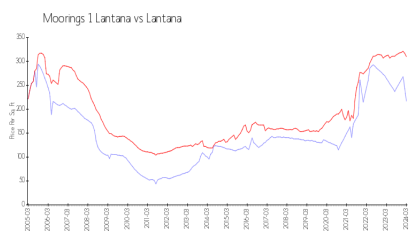

Moorings 1 Lantana

802 W Windward Wy, Lantana, FL, Palm Beach 33462

Building Information

Number of units:	57
Number of active listings for rent:	5
Number of active listings for sale:	8
Building inventory for sale:	14%
Number of sales over the last 12 months:	3
Number of sales over the last 6 months:	1
Number of sales over the last 3 months:	1

The Moorings At Lantana Bldg 1
802 W Windward Way, Lantana, FL 33462
(561) 585-6796

Built in 2005 - 57 units - 4 floors

Market Information

Moorings 1 Lantana: \$201/sq. ft.
Lantana: \$310/sq. ft.

Lantana: \$310/sq. ft.
Palm Beach: \$454/sq. ft.