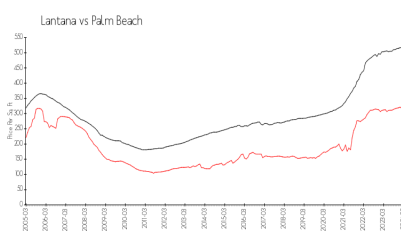

The Moorings At Lantana Bldg 1
802 W Windward Way, Lantana, FL 33462
(561) 585-6796

Built in 2005 - 57 units - 4 floors

Market Information

Moorings 1 Lantana: \$201/sq. ft.
Lantana: \$310/sq. ft.

Lantana: \$310/sq. ft.
Palm Beach: \$454/sq. ft.

Inventory for Sale

Moorings 1 Lantana	14%
Lantana	5%
Palm Beach	3%

Avg. Time to Close Over Last 12 Months

Moorings 1 Lantana	50 days
Lantana	53 days
Palm Beach	55 days