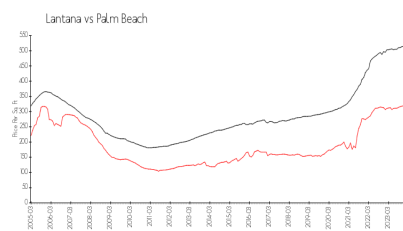

## Market Information

Moorings 2 Lantana: \$237/sq. ft.  
 Lantana: \$310/sq. ft.

Lantana: \$310/sq. ft.  
 Palm Beach: \$454/sq. ft.