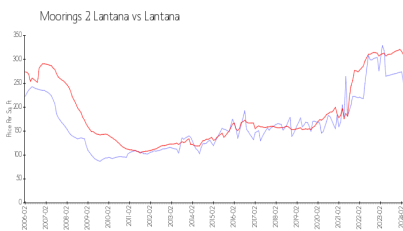

## Market Information

Moorings 2 Lantana: \$237/sq. ft.  
 Lantana: \$310/sq. ft.

Lantana: \$310/sq. ft.  
 Palm Beach: \$454/sq. ft.