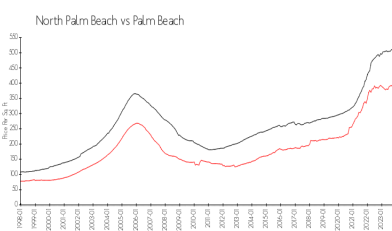

Royale Harbour Condo
Address: 392 Golfview Rd,
North Palm Beach

Built in 1972 - 85 units - 2 floors

Market Information

Royale Harbour (The): \$244/sq. ft.
North Palm Beach: \$388/sq. ft.

North Palm Beach: \$388/sq. ft.
Palm Beach: \$453/sq. ft.