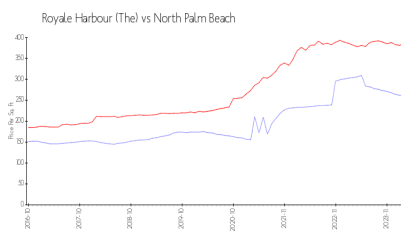

Royale Harbour Condo
Address: 392 Golfview Rd,
North Palm Beach

Built in 1972 - 85 units - 2 floors

Market Information

Royale Harbour (The): \$244/sq. ft.
North Palm Beach: \$388/sq. ft.

North Palm Beach: \$388/sq. ft.
Palm Beach: \$453/sq. ft.