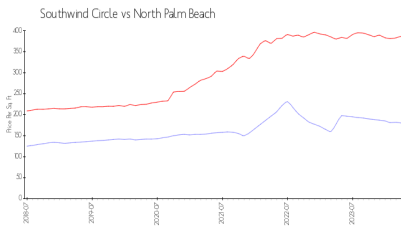

Southwind Circle

327 Southwind Dr, North Palm Beach, FL, Palm Beach 33408

Building Information

Number of units:	24
Number of active listings for rent:	1
Number of active listings for sale:	2
Building inventory for sale:	8%
Number of sales over the last 12 months:	2
Number of sales over the last 6 months:	1
Number of sales over the last 3 months:	1

Built in 1985 - 24 units - 3 floors

Market Information

Southwind Circle: \$180/sq. ft.
North Palm Beach: \$387/sq. ft.

North Palm Beach: \$387/sq. ft.
Palm Beach: \$467/sq. ft.

Inventory for Sale

Southwind Circle	8%
North Palm Beach	5%
Palm Beach	3%