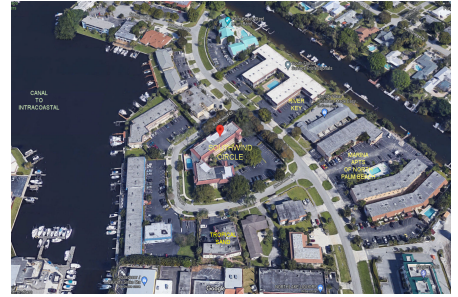

Southwind Circle

327 Southwind Dr, North Palm Beach, FL, Palm Beach 33408

Building Information

Number of units:	24
Number of active listings for rent:	1
Number of active listings for sale:	2
Building inventory for sale:	8%
Number of sales over the last 12 months:	2
Number of sales over the last 6 months:	1
Number of sales over the last 3 months:	1

Built in 1985 - 24 units - 3 floors

Market Information

Southwind Circle: \$180/sq. ft.
North Palm Beach: \$387/sq. ft.

North Palm Beach: \$387/sq. ft.
Palm Beach: \$467/sq. ft.

Inventory for Sale

Southwind Circle	8%
North Palm Beach	5%
Palm Beach	3%