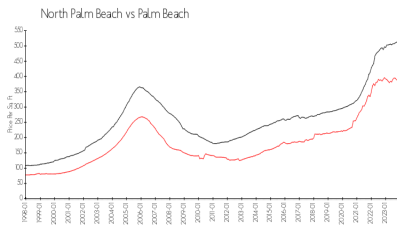

Southwind Circle

327 Southwind Dr, North Palm Beach, FL, Palm Beach 33408

Building Information

Number of units:	24
Number of active listings for rent:	1
Number of active listings for sale:	2
Building inventory for sale:	8%
Number of sales over the last 12 months:	2
Number of sales over the last 6 months:	1
Number of sales over the last 3 months:	1

Built in 1985 - 24 units - 3 floors

Market Information

Southwind Circle: \$180/sq. ft.
North Palm Beach: \$387/sq. ft.

North Palm Beach: \$387/sq. ft.
Palm Beach: \$467/sq. ft.

Inventory for Sale

Southwind Circle	8%
North Palm Beach	5%
Palm Beach	3%