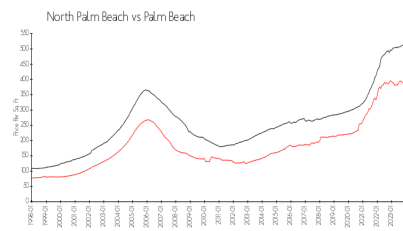

## Market Information

Southwind Landings: \$338/sq. ft.  
 North Palm Beach: \$387/sq. ft.

North Palm Beach: \$387/sq. ft.  
 Palm Beach: \$467/sq. ft.