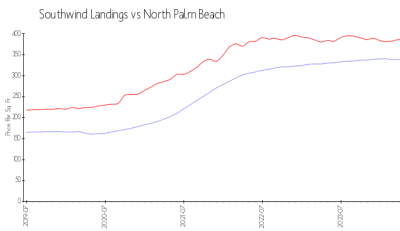

## Market Information

Southwind Landings: \$338/sq. ft.  
 North Palm Beach: \$387/sq. ft.

North Palm Beach: \$387/sq. ft.  
 Palm Beach: \$467/sq. ft.