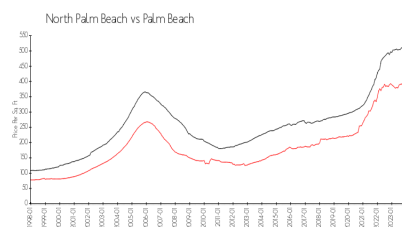

Waterway Condominium
 Address: 306 Golfview Rd,
 North Palm Beach, FL 33408
 Phone: +1 561-775-4992

Built in 1971 - 40 units - 5 floors

Market Information

Waterway East: \$260/sq. ft.
 North Palm Beach: \$388/sq. ft.