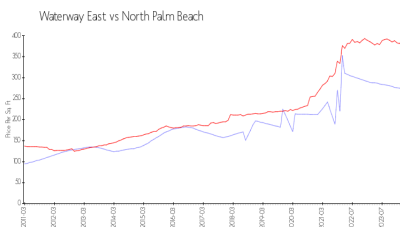

Waterway Condominium
 Address: 306 Golfview Rd,
 North Palm Beach, FL 33408
 Phone: +1 561-775-4992

Built in 1971 - 40 units - 5 floors

Market Information

Waterway East: \$260/sq. ft.
 North Palm Beach: \$388/sq. ft.