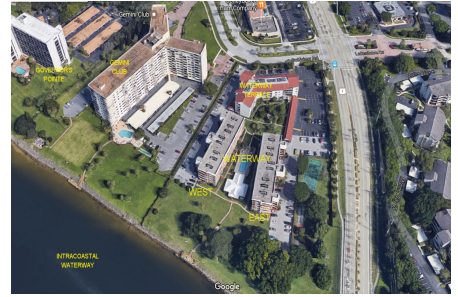

Waterway East

304 Golfview Rd, North Palm Beach, FL, Palm Beach 33408

Building Information

Number of units:	40
Number of active listings for rent:	0
Number of active listings for sale:	1
Building inventory for sale:	2%
Number of sales over the last 12 months:	1
Number of sales over the last 6 months:	0
Number of sales over the last 3 months:	0

Waterway Condominium
 Address: 306 Golfview Rd,
 North Palm Beach, FL 33408
 Phone: +1 561-775-4992

Built in 1971 - 40 units - 5 floors

Market Information

Waterway East: \$260/sq. ft.
 North Palm Beach: \$388/sq. ft.