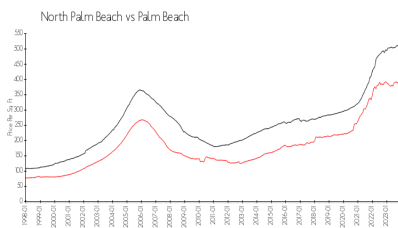

Market Information

Waterway Terrace: $219/sq. ft.
North Palm Beach: $388/sq. ft.

North Palm Beach: $388/sq. ft.
Palm Beach: $453/sq. ft.

Inventory for Sale

Waterway Terrace	12%
North Palm Beach	5%
Palm Beach	3%

Avg. Time to Close Over Last 12 Months

Waterway Terrace	41 days
North Palm Beach	68 days
Palm Beach	55 days