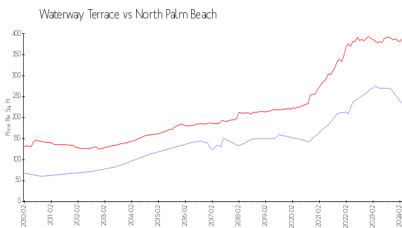

Waterway Terrace

300 Golfview Rd, North Palm Beach, FL, Palm Beach 33408

Building Information

Number of units:	33
Number of active listings for rent:	0
Number of active listings for sale:	4
Building inventory for sale:	12%
Number of sales over the last 12 months:	3
Number of sales over the last 6 months:	0
Number of sales over the last 3 months:	0

Waterway Terrace Condo Association
300 Golfview Rd
North Palm Beach, FL 33408
(561) 656-2682

Built in 1980 - 33 units - 5 floors

Market Information

Waterway Terrace: \$219/sq. ft.
North Palm Beach: \$388/sq. ft.