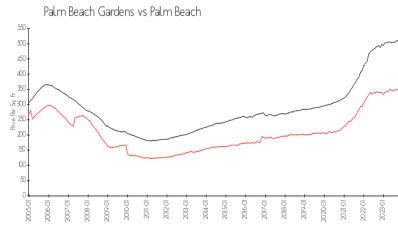

Market Information

Fiore at the Gardens: $281/sq. ft.
Palm Beach Gardens: $359/sq. ft.

Palm Beach Gardens: $359/sq. ft.
Palm Beach: $454/sq. ft.

Inventory for Sale

Fiore at the Gardens	1%
Palm Beach Gardens	2%
Palm Beach	3%

Avg. Time to Close Over Last 12 Months

Fiore at the Gardens	37 days
Palm Beach Gardens	48 days
Palm Beach	55 days