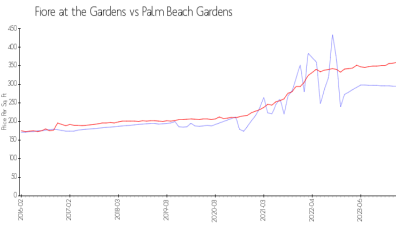

Market Information

Fiore at the Gardens: $281/sq. ft.
Palm Beach Gardens: $359/sq. ft.

Palm Beach Gardens: $359/sq. ft.
Palm Beach: $454/sq. ft.

Inventory for Sale

Fiore at the Gardens	1%
Palm Beach Gardens	2%
Palm Beach	3%

Avg. Time to Close Over Last 12 Months

Fiore at the Gardens	37 days
Palm Beach Gardens	48 days
Palm Beach	55 days