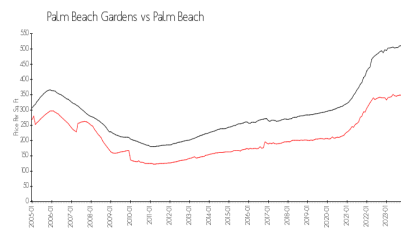

Legends (The)

100-256 Legendary Cir, Palm Beach Gardens, FL, Palm Beach 33418

Building Information

Number of units:	78
Number of active listings for rent:	2
Number of active listings for sale:	4
Building inventory for sale:	5%
Number of sales over the last 12 months:	4
Number of sales over the last 6 months:	0
Number of sales over the last 3 months:	0

Built in 1989 - 78 units - 2 floors

Market Information

Legends (The): \$326/sq. ft.
 Palm Beach Gardens: \$359/sq. ft.

Palm Beach Gardens: \$359/sq. ft.
 Palm Beach: \$453/sq. ft.

Inventory for Sale

Legends (The)	5%
Palm Beach Gardens	2%
Palm Beach	3%