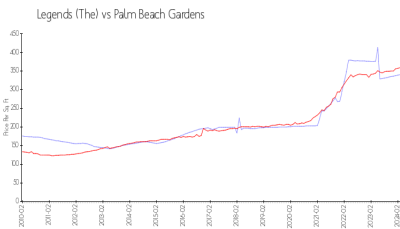

Legends (The)

100-256 Legendary Cir, Palm Beach Gardens, FL, Palm Beach 33418

Building Information

Number of units:	78
Number of active listings for rent:	2
Number of active listings for sale:	4
Building inventory for sale:	5%
Number of sales over the last 12 months:	4
Number of sales over the last 6 months:	0
Number of sales over the last 3 months:	0

Built in 1989 - 78 units - 2 floors

Market Information

Legends (The): \$326/sq. ft.
 Palm Beach Gardens: \$359/sq. ft.

Palm Beach Gardens: \$359/sq. ft.
 Palm Beach: \$453/sq. ft.

Inventory for Sale

Legends (The)	5%
Palm Beach Gardens	2%
Palm Beach	3%