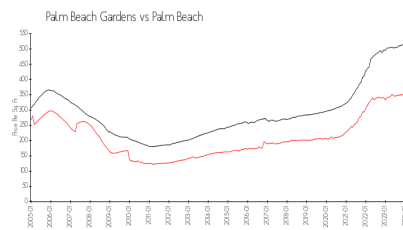

## Market Information

Legends at the Gardens: \$339/sq. ft.  
 Palm Beach Gardens: \$359/sq. ft.

Palm Beach Gardens: \$359/sq. ft.  
 Palm Beach: \$453/sq. ft.