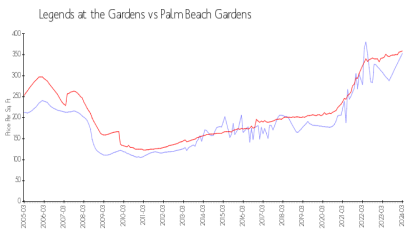

## Market Information

Legends at the Gardens: \$339/sq. ft.  
 Palm Beach Gardens: \$359/sq. ft.

Palm Beach Gardens: \$359/sq. ft.  
 Palm Beach: \$453/sq. ft.