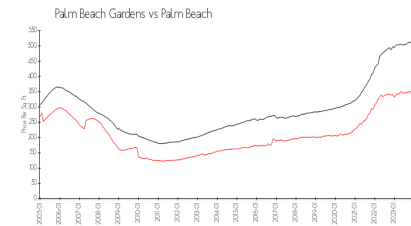

Market Information

Meadowbrook at PGA: $263/sq. ft.
Palm Beach Gardens: $359/sq. ft.

Palm Beach Gardens: $359/sq. ft.
Palm Beach: $454/sq. ft.

Inventory for Sale

Meadowbrook at PGA
Palm Beach Gardens
0%

Palm Beach

Avg. Time to Close Over Last 12 Months

Meadowbrook at PGA 9 days
Palm Beach Gardens 48 days
Palm Beach 55 days