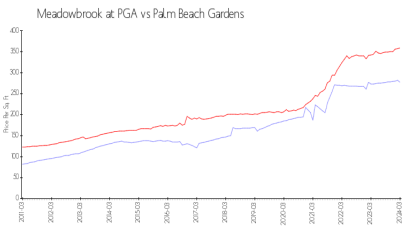

Market Information

Meadowbrook at PGA: $263/sq. ft.
Palm Beach Gardens: $359/sq. ft.

Palm Beach Gardens: $359/sq. ft.
Palm Beach: $454/sq. ft.

Inventory for Sale

Meadowbrook at PGA
Palm Beach Gardens
0%

Palm Beach

Avg. Time to Close Over Last 12 Months

Meadowbrook at PGA 9 days
Palm Beach Gardens 48 days
Palm Beach 55 days