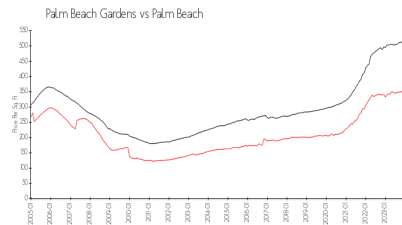

The Residences At Legacy Place
 11000 Legacy Pl
 Palm Beach Gardens, FL 33410
 (561) 626-1609

Built in 2003 - 384 units - 3 floors

Market Information

Residences at Legacy Place: \$257/sq. ft.
 Palm Beach Gardens: \$359/sq. ft.