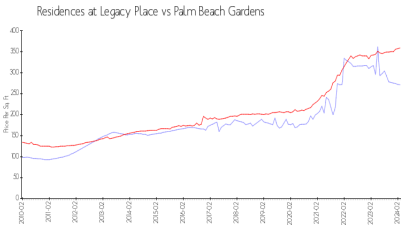

Residences at Legacy Place

11011-11023 Legacy Ln, Palm Beach Gardens, FL, Palm Beach 33410

Building Information

Number of units:	384
Number of active listings for rent:	10
Number of active listings for sale:	2
Building inventory for sale:	0%
Number of sales over the last 12 months:	10
Number of sales over the last 6 months:	4
Number of sales over the last 3 months:	1

The Residences At Legacy Place
 11000 Legacy Pl
 Palm Beach Gardens, FL 33410
 (561) 626-1609

Built in 2003 - 384 units - 3 floors

Market Information

Residences at Legacy Place: \$257/sq. ft.
 Palm Beach Gardens: \$359/sq. ft.