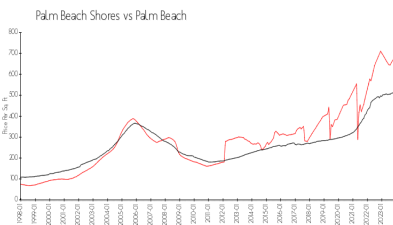

## Market Information

Mayan Towers North: \$421/sq. ft.  
Palm Beach Shores: \$710/sq. ft.

Palm Beach Shores: \$710/sq. ft.  
Palm Beach: \$453/sq. ft.