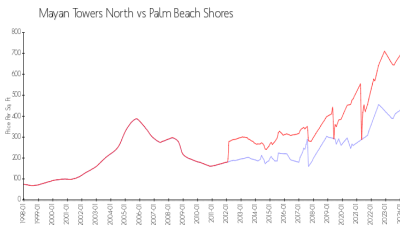

## Market Information

Mayan Towers North: \$421/sq. ft.  
Palm Beach Shores: \$710/sq. ft.

Palm Beach Shores: \$710/sq. ft.  
Palm Beach: \$453/sq. ft.