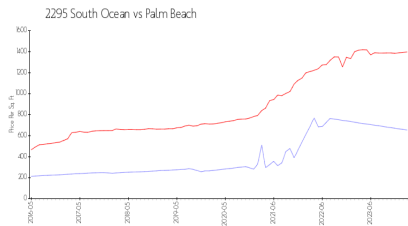

2295 South Ocean

2295 S Ocean Blvd, Palm Beach, FL, Palm Beach 33480

Building Information

Number of units:	192
Number of active listings for rent:	1
Number of active listings for sale:	5
Building inventory for sale:	2%
Number of sales over the last 12 months:	5
Number of sales over the last 6 months:	4
Number of sales over the last 3 months:	2

Built in 1969 - 192 units - 9 floors

Market Information

2295 South Ocean: \$639/sq. ft.
Palm Beach: \$1397/sq. ft.

Palm Beach: \$1397/sq. ft.
Palm Beach: \$453/sq. ft.

Inventory for Sale

2295 South Ocean	2%
Palm Beach	4%
Palm Beach	3%