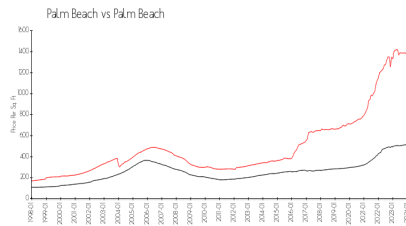

2295 South Ocean

2295 S Ocean Blvd, Palm Beach, FL, Palm Beach 33480

Building Information

Number of units:	192
Number of active listings for rent:	1
Number of active listings for sale:	5
Building inventory for sale:	2%
Number of sales over the last 12 months:	5
Number of sales over the last 6 months:	4
Number of sales over the last 3 months:	2

Built in 1969 - 192 units - 9 floors

Market Information

2295 South Ocean: \$639/sq. ft.
Palm Beach: \$1397/sq. ft.

Palm Beach: \$1397/sq. ft.
Palm Beach: \$453/sq. ft.

Inventory for Sale

2295 South Ocean	2%
Palm Beach	4%
Palm Beach	3%