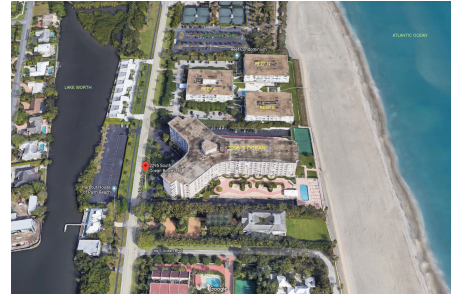

2295 South Ocean

2295 S Ocean Blvd, Palm Beach, FL, Palm Beach 33480

Building Information

Number of units:	192
Number of active listings for rent:	1
Number of active listings for sale:	5
Building inventory for sale:	2%
Number of sales over the last 12 months:	5
Number of sales over the last 6 months:	4
Number of sales over the last 3 months:	2

Built in 1969 - 192 units - 9 floors

Market Information

2295 South Ocean: \$639/sq. ft.
Palm Beach: \$1397/sq. ft.

Palm Beach: \$1397/sq. ft.
Palm Beach: \$453/sq. ft.

Inventory for Sale

2295 South Ocean	2%
Palm Beach	4%
Palm Beach	3%