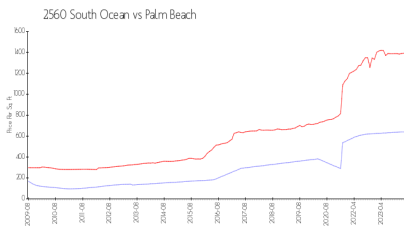

## Market Information

2560 South Ocean: \$621/sq. ft.  
 Palm Beach: \$1397/sq. ft.

Palm Beach: \$1397/sq. ft.  
 Palm Beach: \$454/sq. ft.