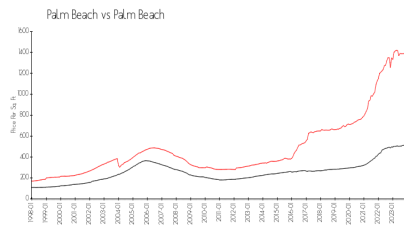

## Market Information

2560 South Ocean: \$621/sq. ft.  
 Palm Beach: \$1397/sq. ft.

Palm Beach: \$1397/sq. ft.  
 Palm Beach: \$454/sq. ft.