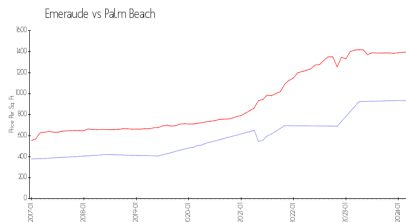

Emeraude

3390 S Ocean Blvd, Palm Beach, FL, Palm Beach 33480

Building Information

Number of units: 27
 Number of active listings for rent: 0
 Number of active listings for sale: 0
 Building inventory for sale:
 Number of sales over the last 12 months: 0%
 Number of sales over the last 6 months: 0
 Number of sales over the last 3 months: 0

Emeraude Condominium Association Inc
 3390 South Ocean Boulevard Office
 Palm Beach, FL 33480
 Phone: (561) 585-3137

Built in 1981 - 27 units - 5 floors

Market Information

Emeraude: \$916/sq. ft.
 Palm Beach: \$1397/sq. ft.