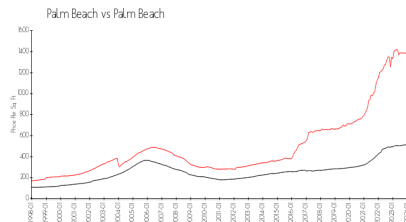

Market Information

Emeraude: $916/sq. ft.
Palm Beach: $1397/sq. ft.

Palm Beach: $1397/sq. ft.
Palm Beach: $453/sq. ft.

Inventory for Sale

Emeraude
Palm Beach
0%%

Palm Beach

Avg. Time to Close Over Last 12 Months

Emeraude 8 days
Palm Beach 80 days
Palm Beach 56 days