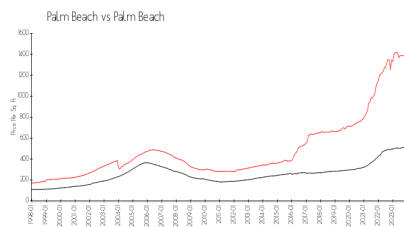

## Market Information

Hampton Palm Beach: \$402/sq. ft.  
 Palm Beach: \$1397/sq. ft.

Palm Beach: \$1397/sq. ft.  
 Palm Beach: \$453/sq. ft.