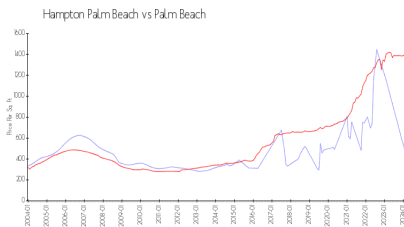

## Market Information

Hampton Palm Beach: \$402/sq. ft.  
 Palm Beach: \$1397/sq. ft.

Palm Beach: \$1397/sq. ft.  
 Palm Beach: \$453/sq. ft.