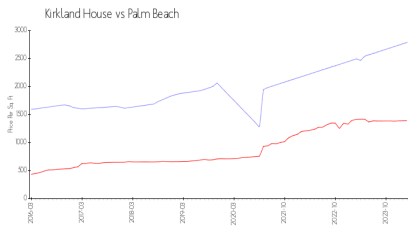

Market Information

Kirkland House: $2775/sq. ft.
Palm Beach: $1397/sq. ft.

Palm Beach: $1397/sq. ft.
Palm Beach: $454/sq. ft.

Inventory for Sale

Kirkland House	5%
Palm Beach	4%
Palm Beach	3%

Avg. Time to Close Over Last 12 Months

Kirkland House	n/a
Palm Beach	80 days
Palm Beach	55 days