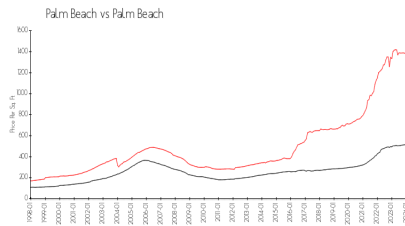

## Market Information

Kirkland House: \$2775/sq. ft.  
 Palm Beach: \$1397/sq. ft.

Palm Beach: \$1397/sq. ft.  
 Palm Beach: \$454/sq. ft.