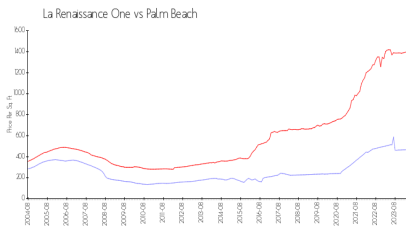

Market Information

La Renaissance One: $451/sq. ft.
Palm Beach: $1397/sq. ft.

Palm Beach: $1397/sq. ft.
Palm Beach: $453/sq. ft.

Inventory for Sale

La Renaissance One	9%
Palm Beach	4%
Palm Beach	3%

Avg. Time to Close Over Last 12 Months

La Renaissance One	0 days
Palm Beach	79 days
Palm Beach	55 days