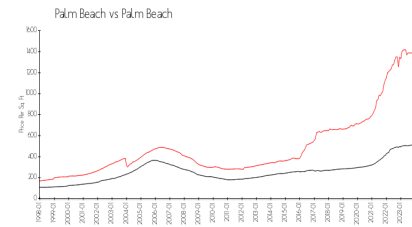

Market Information

La Renaissance One: $451/sq. ft.
Palm Beach: $1397/sq. ft.

Palm Beach: $1397/sq. ft.
Palm Beach: $453/sq. ft.

Inventory for Sale

La Renaissance One	9%
Palm Beach	4%
Palm Beach	3%

Avg. Time to Close Over Last 12 Months

La Renaissance One	0 days
Palm Beach	79 days
Palm Beach	55 days