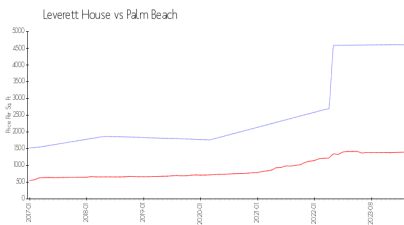

## Market Information

Leverett House: \$4586/sq. ft.  
 Palm Beach: \$1397/sq. ft.

Palm Beach: \$1397/sq. ft.  
 Palm Beach: \$453/sq. ft.