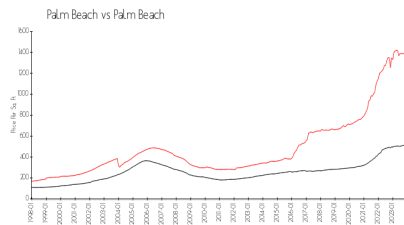

## Market Information

Leverett House: \$4586/sq. ft.  
 Palm Beach: \$1397/sq. ft.

Palm Beach: \$1397/sq. ft.  
 Palm Beach: \$453/sq. ft.