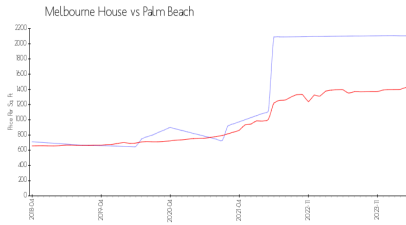

## Market Information

Melbourne House: \$2104/sq. ft.  
 Palm Beach: \$1428/sq. ft.

Palm Beach: \$1428/sq. ft.  
 Palm Beach: \$469/sq. ft.