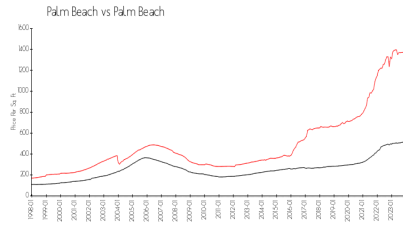

## Market Information

Melbourne House: \$2104/sq. ft.  
 Palm Beach: \$1428/sq. ft.

Palm Beach: \$1428/sq. ft.  
 Palm Beach: \$469/sq. ft.