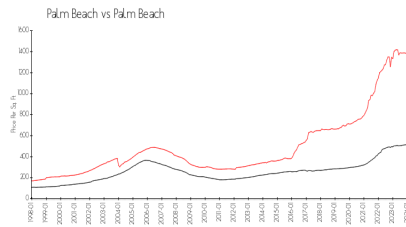

Palm Beach: \$1397/sq. ft.
 Palm Beach: \$454/sq. ft.

Inventory for Sale

One Royal Palm 8%
 Palm Beach 4%
 Palm Beach 3%

Avg. Time to Close Over Last 12 Months

One Royal Palm n/a
 Palm Beach 79 days
 Palm Beach 55 days