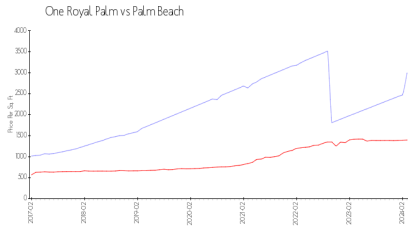

Market Information

One Royal Palm: $2978/sq. ft.
Palm Beach: $1397/sq. ft.