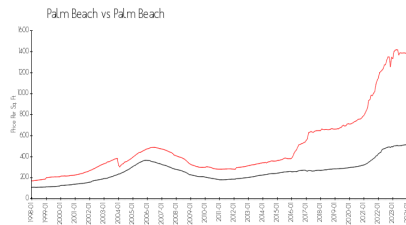

PALM BEACH WHITE HOUSE
ASSOCIATION NO.3, INC
1928 LAKE WORTH RD LAKE WORTH FL 33461
561-588-7210

Built in 1968 - 70 units - 3 floors

Market Information

Palm Beach	\$503/sq. ft.	Palm Beach:	\$1397/sq. ft.
Whitehouse 3:		Palm Beach:	\$453/sq. ft.
Palm Beach:	\$1397/sq. ft.		