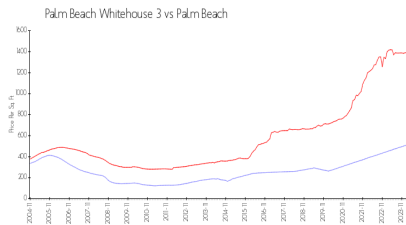

PALM BEACH WHITE HOUSE
ASSOCIATION NO.3, INC
1928 LAKE WORTH RD LAKE WORTH FL 33461
561-588-7210

Built in 1968 - 70 units - 3 floors

Market Information

Palm Beach	\$503/sq. ft.	Palm Beach:	\$1397/sq. ft.
Whitehouse 3:		Palm Beach:	\$453/sq. ft.
Palm Beach:	\$1397/sq. ft.		