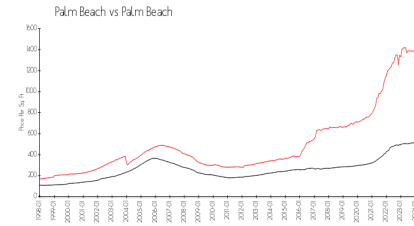

Market Information

Palm Worth: $580/sq. ft.
Palm Beach: $1397/sq. ft.

Palm Beach: $1397/sq. ft.
Palm Beach: $453/sq. ft.

Inventory for Sale

Palm Worth
Palm Beach
0%

Palm Beach

Avg. Time to Close Over Last 12 Months

Palm Worth 26 days
Palm Beach 80 days
Palm Beach 55 days