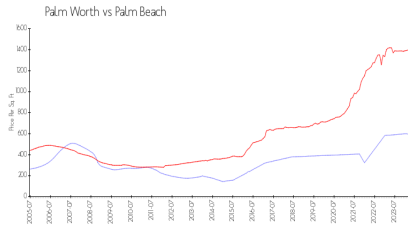

Market Information

Palm Worth: $580/sq. ft.
Palm Beach: $1397/sq. ft.

Palm Beach: $1397/sq. ft.
Palm Beach: $453/sq. ft.

Inventory for Sale

Palm Worth
Palm Beach
0%

Palm Beach

Avg. Time to Close Over Last 12 Months

Palm Worth 26 days
Palm Beach 80 days
Palm Beach 55 days