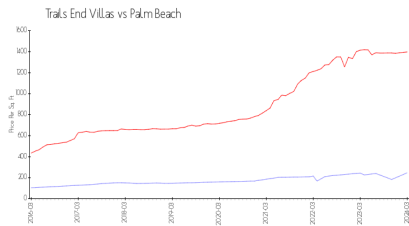

Built in 1972 - 66 units - 2 floors

Market Information

Trails End Villas: \$234/sq. ft.
Palm Beach: \$1397/sq. ft.

Palm Beach: \$1397/sq. ft.
Palm Beach: \$454/sq. ft.

Inventory for Sale

Trails End Villas
Palm Beach
0%