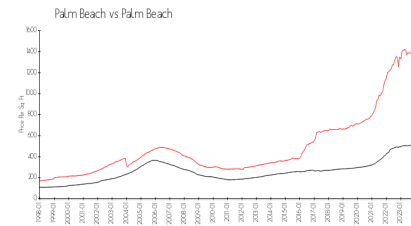

Built in 1972 - 66 units - 2 floors

Market Information

Trails End Villas: \$234/sq. ft.
Palm Beach: \$1397/sq. ft.

Palm Beach: \$1397/sq. ft.
Palm Beach: \$454/sq. ft.

Inventory for Sale

Trails End Villas
Palm Beach
0%