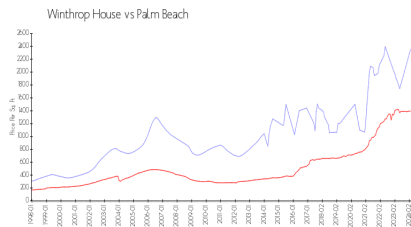

## Market Information

Winthrop House:	\$2340/sq. ft.	Palm Beach:	\$1397/sq. ft.
Palm Beach:	\$1397/sq. ft.	Palm Beach:	\$453/sq. ft.