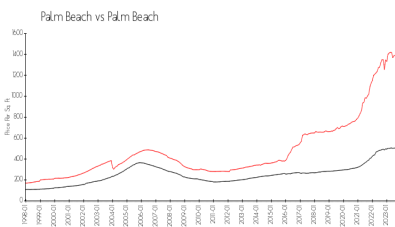

## Market Information

Winthrop House:	\$2340/sq. ft.	Palm Beach:	\$1397/sq. ft.
Palm Beach:	\$1397/sq. ft.	Palm Beach:	\$453/sq. ft.