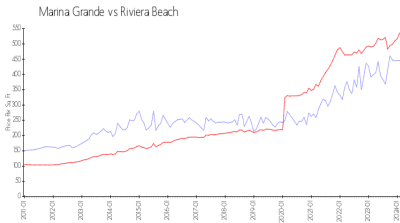

## Market Information

Marina Grande: \$429/sq. ft.  
Riviera Beach: \$540/sq. ft.

Riviera Beach: \$540/sq. ft.  
Palm Beach: \$453/sq. ft.