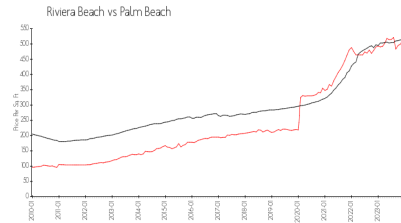

## Market Information

Marina Grande: \$429/sq. ft.  
Riviera Beach: \$540/sq. ft.

Riviera Beach: \$540/sq. ft.  
Palm Beach: \$453/sq. ft.