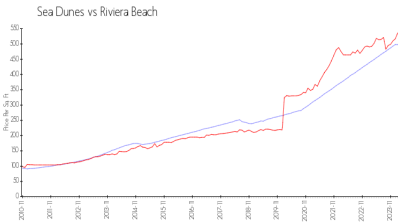

## Market Information

Sea Dunes: \$479/sq. ft.  
 Riviera Beach: \$540/sq. ft.

Riviera Beach: \$540/sq. ft.  
 Palm Beach: \$454/sq. ft.