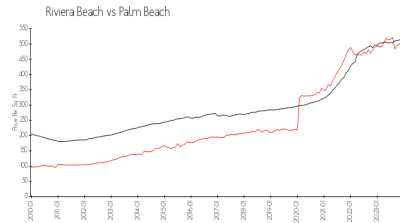

## Market Information

Sea Dunes: \$479/sq. ft.  
 Riviera Beach: \$540/sq. ft.

Riviera Beach: \$540/sq. ft.  
 Palm Beach: \$454/sq. ft.