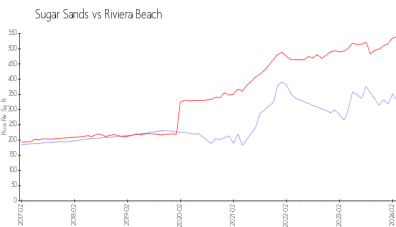

## Market Information

Sugar Sands: \$316/sq. ft.  
Riviera Beach: \$540/sq. ft.

Riviera Beach: \$540/sq. ft.  
Palm Beach: \$453/sq. ft.