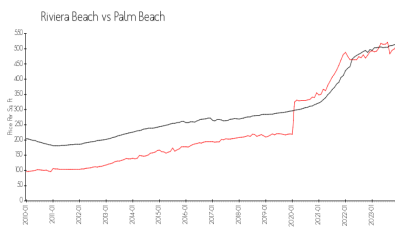

## Market Information

Sugar Sands: \$316/sq. ft.  
Riviera Beach: \$540/sq. ft.

Riviera Beach: \$540/sq. ft.  
Palm Beach: \$453/sq. ft.