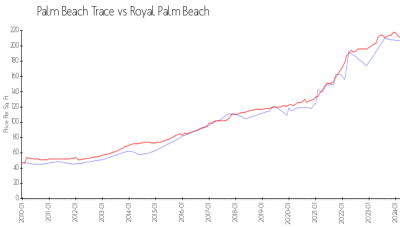

## Market Information

Palm Beach Trace: \$193/sq. ft.  
 Royal Palm Beach: \$211/sq. ft.

Royal Palm Beach: \$211/sq. ft.  
 Palm Beach: \$454/sq. ft.