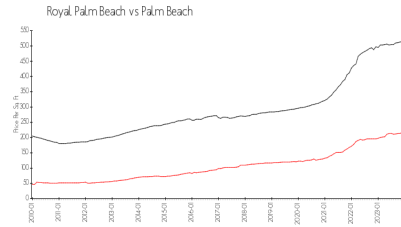

## Market Information

Palm Beach Trace: \$193/sq. ft.  
 Royal Palm Beach: \$211/sq. ft.

Royal Palm Beach: \$211/sq. ft.  
 Palm Beach: \$454/sq. ft.