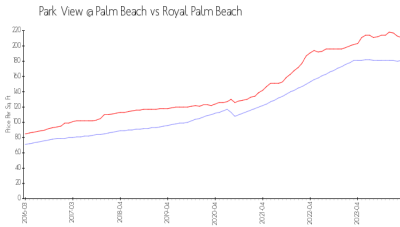

Park View @ Palm Beach

120 Sparrow Dr, Royal Palm Beach, FL, Palm Beach 33411

Building Information

Number of units: 45
 Number of active listings for rent: 0
 Number of active listings for sale: 0
 Building inventory for sale:
 Number of sales over the last 12 months: 0%
 Number of sales over the last 6 months: 3
 Number of sales over the last 3 months: 2

Built in 1975 - 45 units - 3 floors

Park View At Palm Beach Condo
 Address: 120 Sparrow Dr,
 Royal Palm Beach, FL 33411
 Phone: +1 561-792-9877

Market Information

Park View @ Palm Beach: \$167/sq. ft.
 Royal Palm Beach: \$211/sq. ft.