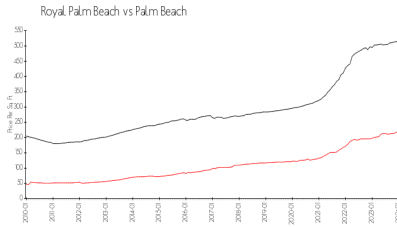

Market Information

Park View @ Palm Beach: $167/sq. ft.
Royal Palm Beach: $211/sq. ft.

Royal Palm Beach: $211/sq. ft.
Palm Beach: $453/sq. ft.

Inventory for Sale

Park View @ Palm Beach
Royal Palm Beach
0%%

Palm Beach

Avg. Time to Close Over Last 12 Months

Park View @ Palm Beach: 47 days
Royal Palm Beach: 34 days
Palm Beach: 55 days