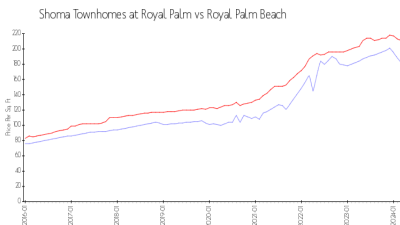

## Market Information

Shoma Townhomes at \$168/sq. ft.  
 Royal Palm:  
 Royal Palm Beach: \$211/sq. ft.

Royal Palm Beach: \$211/sq. ft.  
 Palm Beach: \$453/sq. ft.