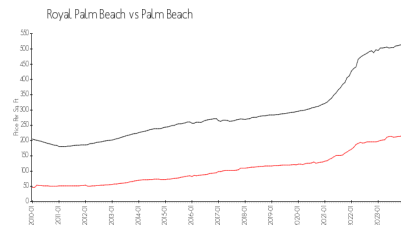

## Market Information

Shoma Townhomes at \$168/sq. ft.  
 Royal Palm:  
 Royal Palm Beach: \$211/sq. ft.

Royal Palm Beach: \$211/sq. ft.  
 Palm Beach: \$453/sq. ft.