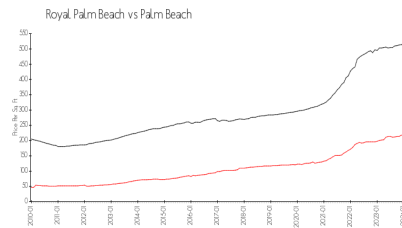

Market Information

Shoma Villas at Royal Palm: $183/sq. ft.
Royal Palm Beach: $211/sq. ft.

Royal Palm Beach: $211/sq. ft.
Palm Beach: $454/sq. ft.

Inventory for Sale

Shoma Villas at Royal Palm	1%
Royal Palm Beach	1%
Palm Beach	3%

Avg. Time to Close Over Last 12 Months

Shoma Villas at Royal Palm	25 days
Royal Palm Beach	33 days
Palm Beach	55 days