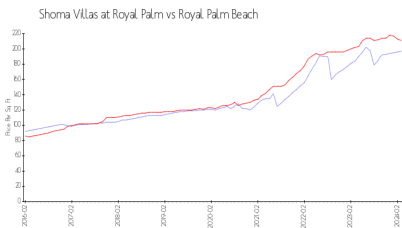

Market Information

Shoma Villas at Royal Palm: $183/sq. ft.
Royal Palm Beach: $211/sq. ft.

Royal Palm Beach: $211/sq. ft.
Palm Beach: $454/sq. ft.

Inventory for Sale

Shoma Villas at Royal Palm	1%
Royal Palm Beach	1%
Palm Beach	3%

Avg. Time to Close Over Last 12 Months

Shoma Villas at Royal Palm	25 days
Royal Palm Beach	33 days
Palm Beach	55 days